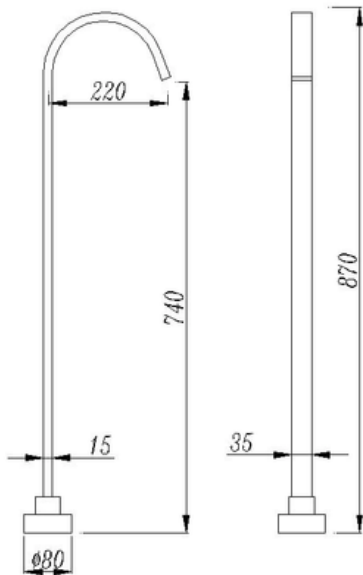

• TECHNICAL DRAWING •

• SPECIFICATIONS •

- Material: Stainless Steel
- Suitable for bath taps
- G1/2" female end
- Easy to install
- Floor mounted water outlet
- Easy to install
- After Sales Service: 15 year warranty + 1 year labour warranty