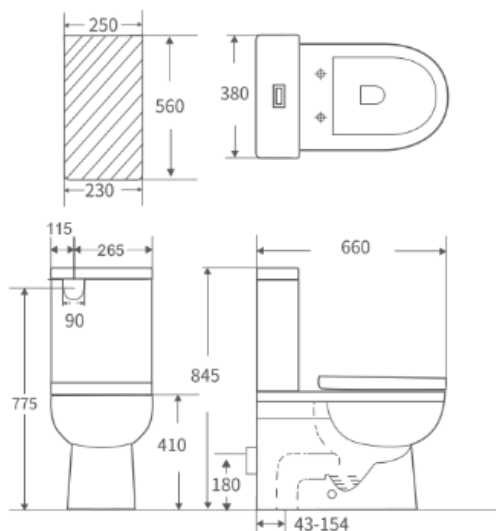

TOILET

Rimless Flushing Toilet

Cod. **DA-BL-117-TPT**
660×380×845mm

· TECHNICAL DRAWING ·

· SPECIFICATIONS ·

- Two Piece Suite with slim cistern
- Self Clean glaze
- Dynamic dual flush system
- Pipe glazed with antibacterial
- Universal installation – Back or bottom entry
- Water efficient 4.5/3L
- UF soft close seat
- R&T internal fittings water fitting