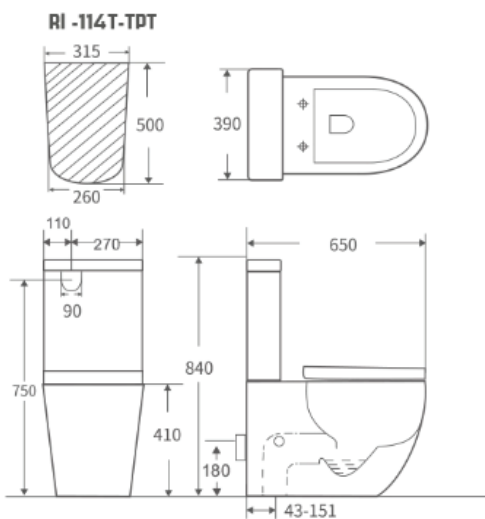

TOILET

Rimless Flushing Toilet

Cod. **DA-BL-114T-TPT**
650×390×840mm

· TECHNICAL DRAWING ·

· SPECIFICATIONS ·

- Two Piece Suite with slim cistern
- Self Clean glaze
- Tornado dual flush system
- Pipe glazed with antibacterial
- Universal installation – Back or bottom entry
- Water efficient 4.5/3L
- UF soft close seat
- R&T internal fittings water fitting