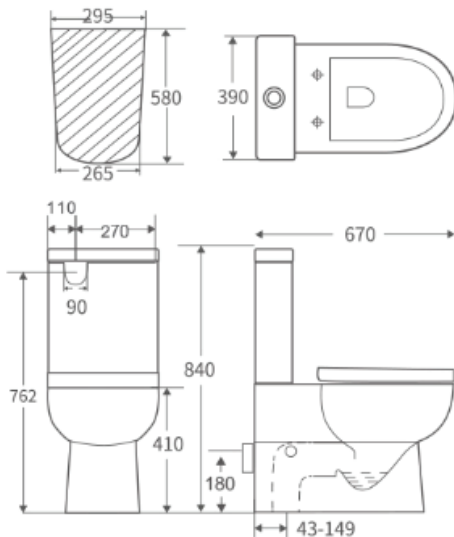

TOILET

Rimless Flushing Toilet

Tornado

Cod. **DA-BL-106-TPT**
670×390×840mm

· TECHNICAL DRAWING ·

· SPECIFICATIONS ·

- Two Piece Suite with slim cistern
- Self Clean glaze
- Dynamic dual flush system
- Pipe glazed with antibacterial
- Universal installation – Back or bottom entry
- Water efficient 4.5/3L
- UF soft close seat
- R&T internal fittings water fitting