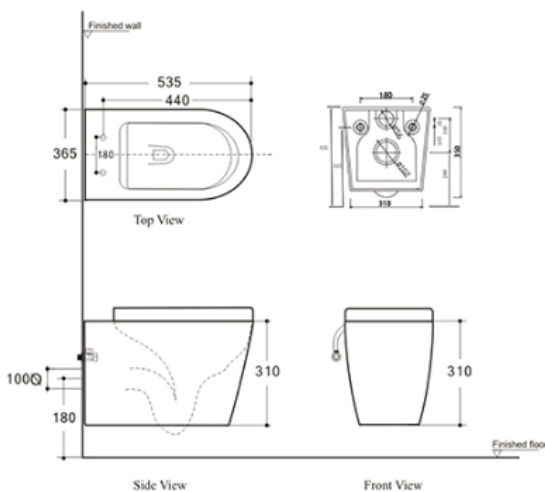

TOILET

Rimless Flushing Toilet

Rimless

Cod. **DA-BL-104N-WHT**
535×365×310mm

· TECHNICAL DRAWING ·

· SPECIFICATIONS ·

- Wall hung Pan
- Self- clean glazing
- Rimless dual flush system
- Pipe glazed with antibacterial
- Universal installation – back entry
- P trap installation
- Water efficient 4.5/3L
- UF soft close seat cover
- For installation with the Naga in-wall cistern