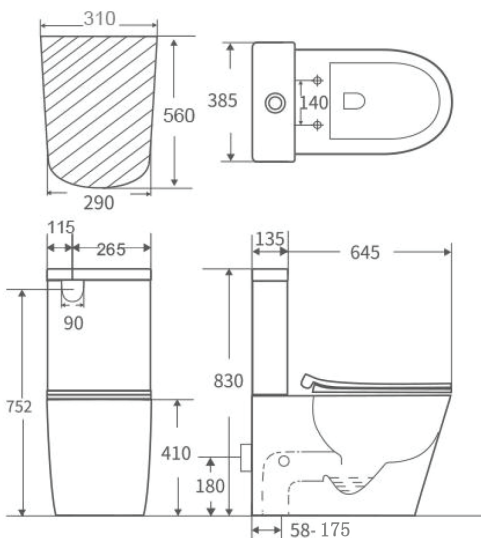

TOILET

Rimless Flushing Toilet

Cod. **DA-BL-104N-TPT**
645×385×830mm

· TECHNICAL DRAWING ·

· SPECIFICATIONS ·

- Two Piece Suite with slim cistern
- Self Clean glaze
- Rimless dual flush system
- Pipe glazed with antibacterial
- Universal installation – Back or bottom entry
- Water efficient 4.5/3L
- UF soft close seat
- R&T internal fittings water fitting