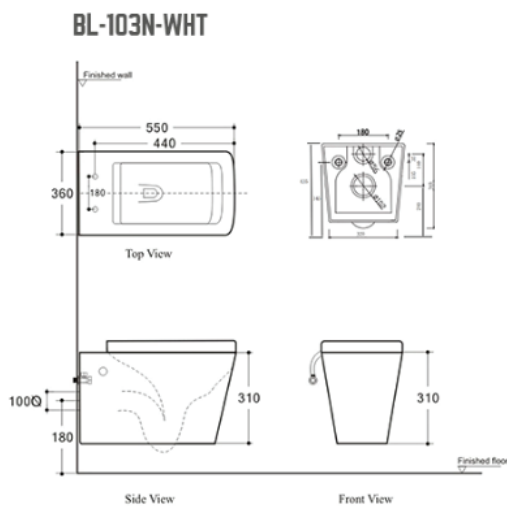

TOILET

Rimless Flushing Toilet

Rimless

Cod. **DA-BL-103N-WHT**
550×360×310mm

· TECHNICAL DRAWING ·

· SPECIFICATIONS ·

- Wall hung Pan
- Self- clean glazing
- Rimless dual flush system
- Pipe glazed with antibacterial
- Universal installation – back entry
- P trap installation
- Water efficient 4.5/3L
- UF soft close seat cover
- For installation with the Naga in-wall cistern