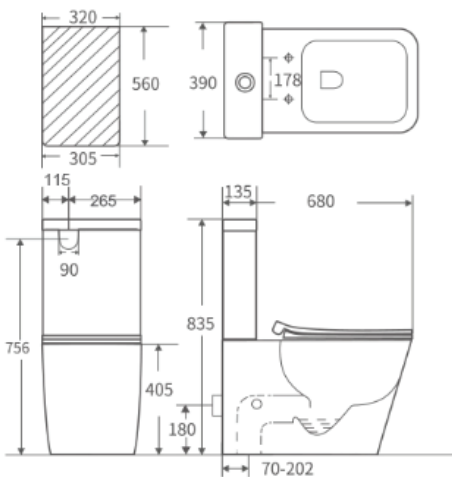

TOILET

Rimless Flushing Toilet

Cod. **DA-BL-103N-TPT**
680×390×835mm

· TECHNICAL DRAWING ·

BL-103N-TPT

· SPECIFICATIONS ·

- Two Piece Suite with slim cistern
- Self- clean glaze
- Rimless dual flush system
- Pipe glazed with antibacterial
- Universal installation – Back or bottom entry
- Water efficient 4.5/3L
- UF soft close seat
- R&T internal fittings water fitting