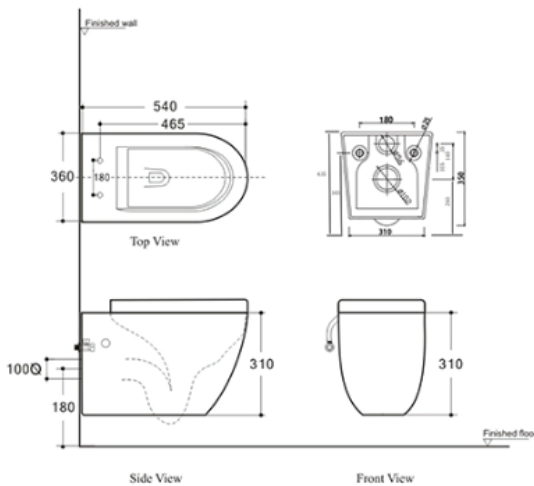

TOILET

Rimless Flushing Toilet

Rimless

Cod. **DA-BL-102N-WHT**
540×360×310mm

· TECHNICAL DRAWING ·

· SPECIFICATIONS ·

- Wall hung Pan
- Self- clean glazing
- Rimless dual flush system
- Pipe glazed with antibacterial
- Universal installation – back entry
- P trap installation
- Water efficient 4.5/3L
- UF soft close seat cover
- For installation with the Naga in-wall cistern