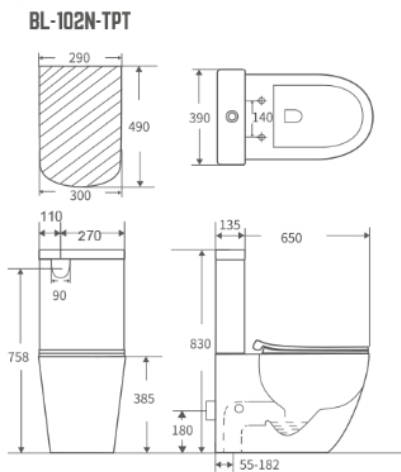

TOILET

Rimless Flushing Toilet

Cod. **DA-BL-102N-TPT**
650×390×830mm

· TECHNICAL DRAWING ·

· SPECIFICATIONS ·

- Two Piece Suite with slim cistern
- Self Clean glaze
- Rimless dual flush system
- Pipe glazed with antibacterial
- Universal installation – Back or bottom entry
- Water efficient 4.5/3L
- UF soft close seat
- R&T internal fittings water fitting