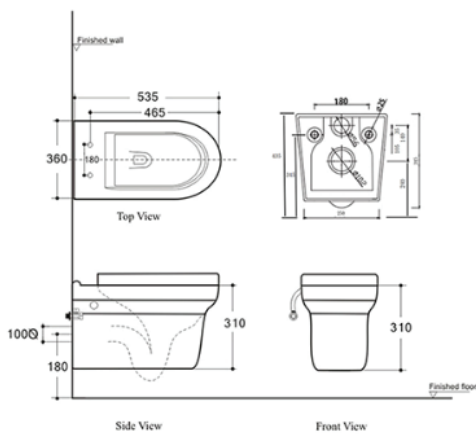

TOILET

Rimless Flushing Toilet

Rimless

Cod. **DA-BL-101N-WHT-A**
535×360×310mm

· TECHNICAL DRAWING ·

· SPECIFICATIONS ·

- Wall hung Pan
- Self-clean glazing
- Rimless dual flush system
- Pipe glazed with antibacterial
- Universal installation - Back entry
- P trap installation
- Water efficient 4.5/3L
- UF soft close seat cover
- For installation with the Naga in-wall cistern