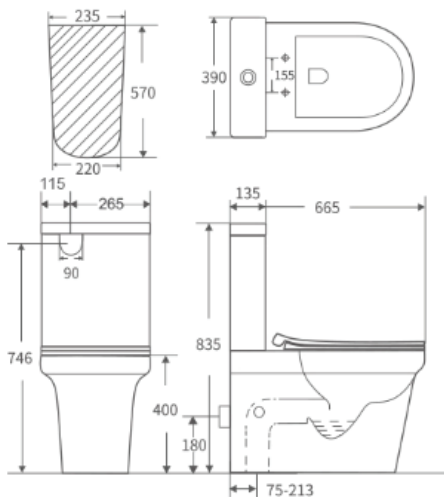

TOILET

Rimless Flushing Toilet

Cod. **DA-BL-101N-TPT**
665×390×835mm

· TECHNICAL DRAWING ·

· SPECIFICATIONS ·

- Two Piece Suite with slim cistern
- Self Clean glaze
- Rimless dual flush system
- Pipe glazed with antibacterial
- Universal installation - Back or bottom entry
- Water efficient 4.5/3L
- UF soft close seat
- R&T internal fittings water fitting