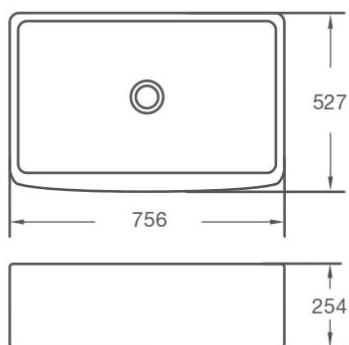

KITCHEN SINKS

AWTC-2431-WH

Cod. **DA-AWTC-2431-WH**
756×527×254mm

· TECHNICAL DRAWING ·

For detailed information, please see our website www.dellarte.us

Legal disclaimer: The details provided by this technical file have an informational purpose, thus no contractual value. To obtain further information about the materials and the installation, please contact one of our sales advisors. DELL'ARTE Pty Ltd. reserves the right to modify or delete any information regarding its products. Weights, measurements and colours may be subject to small variations.