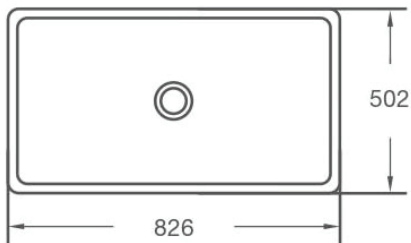

KITCHEN SINKS

AWTC-2423-WH

Cod. **DA-AWTC-2423-WH**
826×502×254mm

· TECHNICAL DRAWING ·

For detailed information, please see our website www.dellarte.us

Legal disclaimer: The details provided by this technical file have an informational purpose, thus no contractual value. To obtain further information about the materials and the installation, please contact one of our sales advisors. DELL'ARTE Pty Ltd. reserves the right to modify or delete any information regarding its products. Weights, measurements and colours may be subject to small variations.