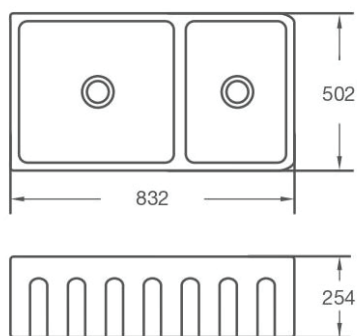

## KITCHEN SINKS

AWTC-2422-WH

Cod. **DA-AWTC-2422-WH**  
832×502×254mm

· TECHNICAL DRAWING ·

For detailed information, please see our website [www.dellarte.us](http://www.dellarte.us)

Legal disclaimer: The details provided by this technical file have an informational purpose, thus no contractual value. To obtain further information about the materials and the installation, please contact one of our sales advisors. DELL'ARTE Pty Ltd. reserves the right to modify or delete any information regarding its products. Weights, measurements and colours may be subject to small variations.