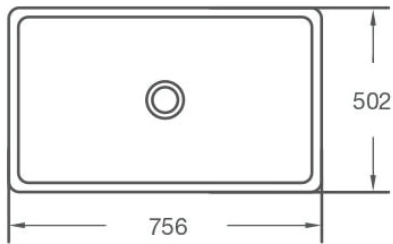

KITCHEN SINKS

AWTC-2421-WH

Cod. **DA-AWTC-2421-WH**
756×502×254mm

· TECHNICAL DRAWING ·

For detailed information, please see our website www.dellarte.us

Legal disclaimer: The details provided by this technical file have an informational purpose, thus no contractual value. To obtain further information about the materials and the installation, please contact one of our sales advisors. DELL'ARTE Pty Ltd. reserves the right to modify or delete any information regarding its products. Weights, measurements and colours may be subject to small variations.