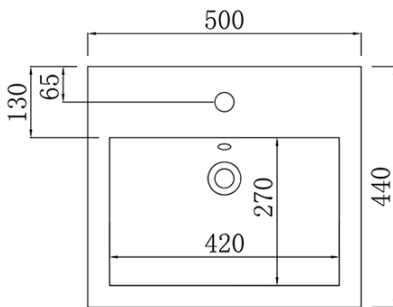

BASIN

Ceramic Basin

Cod. **DA-APB-04500-WH**
500×440×155mm

· TECHNICAL DRAWING ·

· SPECIFICATIONS ·

Size:500×440×155mm

For detailed information, please see our website www.dellarte.us

Legal disclaimer: The details provided by this technical file have an informational purpose, thus no contractual value. To obtain further information about the materials and the installation, please contact one of our sales advisors. DELL'ARTE Pty Ltd. reserves the right to modify or delete any information regarding its products. Weights, measurements and colours may be subject to small variations.