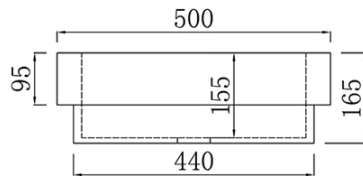

BASIN

Ceramic Basin

Cod. **DA-APB-04500-WH**
500×440×155mm

· TECHNICAL DRAWING ·

· SPECIFICATIONS ·

Size:500×440×155mm

For detailed information, please see our website www.dellarte.us

Legal disclaimer: The details provided by this technical file have an informational purpose, thus no contractual value. To obtain further information about the materials and the installation, please contact one of our sales advisors. DELL'ARTE Pty Ltd. reserves the right to modify or delete any information regarding its products. Weights, measurements and colours may be subject to small variations.