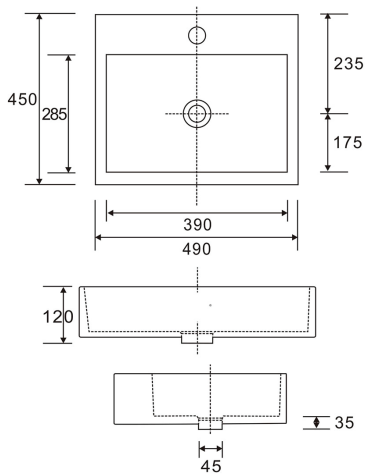

## Ceramic Basin

Cod. **DA-APB-04490-WH**  
490×450×130mm

### · TECHNICAL DRAWING ·

APB-04490-WH

### · SPECIFICATIONS ·

Size: 490×450×130mm

For detailed information, please see our website [www.dellarte.us](http://www.dellarte.us)

Legal disclaimer: The details provided by this technical file have an informational purpose, thus no contractual value. To obtain further information about the materials and the installation, please contact one of our sales advisors. DELL'ARTE Pty Ltd. reserves the right to modify or delete any information regarding its products. Weights, measurements and colours may be subject to small variations.