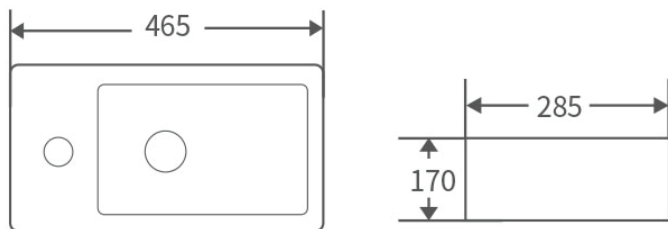

BASIN

Ceramic Basin - Right Side Taphole Only

Cod. **DA-APB-04465-WH**
465×285×170mm

· TECHNICAL DRAWING ·

· SPECIFICATIONS ·

Size:465×285×170mm

For detailed information, please see our website www.dellarte.us