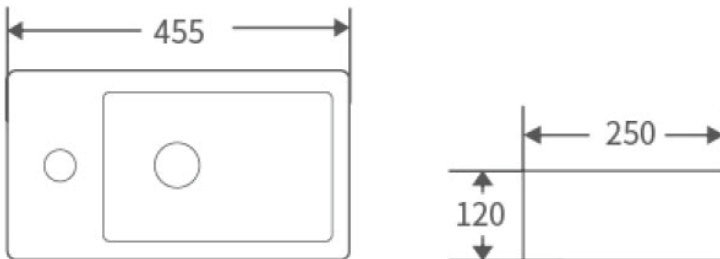

BASIN

Ceramic Basin - Right/Left Tap Hole

Cod. **DA-APB-04455-WH**
455×250×120mm

· TECHNICAL DRAWING ·

· SPECIFICATIONS ·

Size: 455×250×120mm

For detailed information, please see our website www.dellarte.us