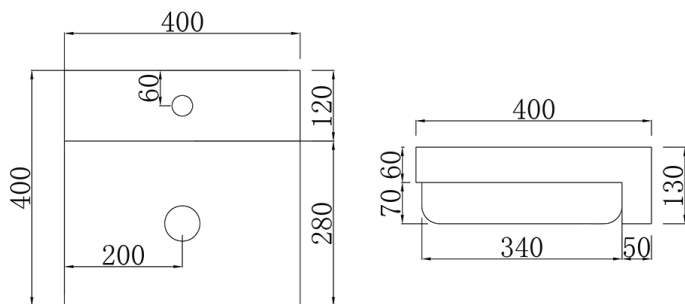

BASIN

Ceramic Basin

Cod. **DA-APB-04400-WH**
400×400×140mm

· TECHNICAL DRAWING ·

· SPECIFICATIONS ·

Size: 400×400×140mm