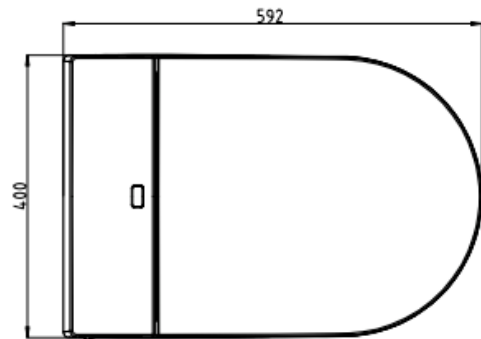

Crawford

Smart Toilet

SPECIFICATIONS

Intelligent Toilet

- Automatic Open/Close Lid & Seat
- Instant Warm Water, 1s Rapid Rise Water Temp
- Fashionable Back Glass Decoration, Multi-Color Optional, LED Display
- Seat and Cover Soft Close, Eliminate Noise