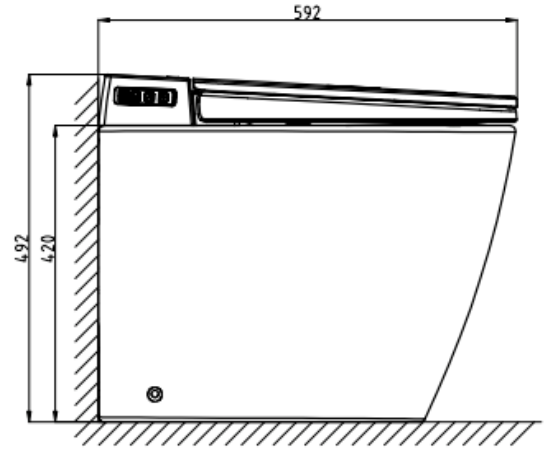

Crawford

Smart Toilet

SPECIFICATIONS

Intelligent Toilet

- Automatic Open/Close Lid & Seat
- Instant Warm Water, 1s Rapid Rise Water Temp
- Fashionable Back Glass Decoration, Multi-Color Optional, LED Display
- Seat and Cover Soft Close, Eliminate Noise