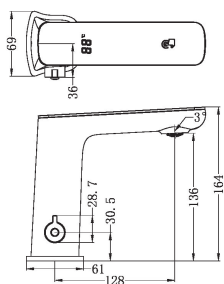

FAUCET

CLAUDIA SENSOR MIXER MB

Cod. **DA-NR222102BG**
Taps, Brushed Gold

Cod. **DA-NR222102BN**
Taps, Brushed Nickel

Cod. **DA-NR222102BZ**
Taps, Brushed Bronze

Cod. **DA-NR222102CH**
Taps, Chrome

Cod. **DA-NR222102GM**
Taps, Gun Metal

Cod. **DA-NR222102MB**
Taps, Matte Black

· TECHNICAL DRAWING ·

· SPECIFICATIONS ·

Material: Brass
WELS Rating: 5.0 L/Min, 6 Star