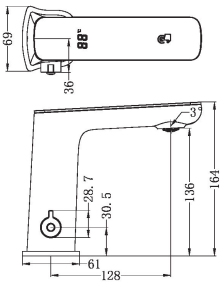

Cod. **DA-NR222102MB**
Taps, Matte Black

· TECHNICAL DRAWING ·

· SPECIFICATIONS ·

Material: Brass
WELS Rating: 5.0 L/Min, 6 Star

For detailed information, please see our website www.dellarte.us

Legal disclaimer: The details provided by this technical file have an informational purpose, thus no contractual value. To obtain further information about the materials and the installation, please contact one of our sales advisors. DELL'ARTE Pty Ltd. reserves the right to modify or delete any information regarding its products. Weights, measurements and colours may be subject to small variations.