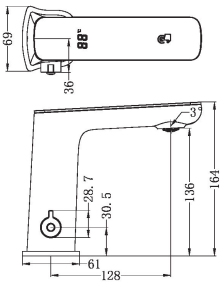

Cod. **DA-NR222101MB**
Taps, Matte Black

· TECHNICAL DRAWING ·

· SPECIFICATIONS ·

Material: Brass
WELS Rating: 5.0 L/Min, 6 Star

For detailed information, please see our website www.dellarte.us

Legal disclaimer: The details provided by this technical file have an informational purpose, thus no contractual value. To obtain further information about the materials and the installation, please contact one of our sales advisors. DELL'ARTE Pty Ltd. reserves the right to modify or delete any information regarding its products. Weights, measurements and colours may be subject to small variations.