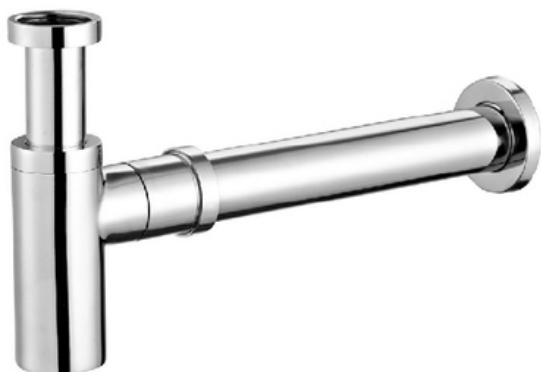

Bottle Trap 40mm Chrome

Cod. **DG20-BTR120BK**
Bottle Trap 40mm Matte Black

Cod. **DG20-BTR120BM**
Bottle Trap 40mm Brushed Bronze

Cod. **DG20-BTR120BN**
Bottle Trap 40mm Brushed Nickel

Cod. **DG20-BTR120GM**
Bottle Trap 40mm Gun Metal