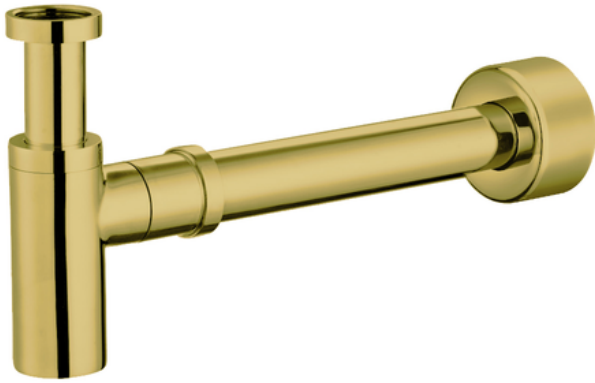

## Bottle Trap 40mm Brushed Bronze

Cod. **DG20-BTR120**  
Bottle Trap 40mm Chrome

Cod. **DG20-BTR120BK**  
Bottle Trap 40mm Matte Black

Cod. **DG20-BTR120BN**  
Bottle Trap 40mm Brushed Nickel

Cod. **DG20-BTR120GM**  
Bottle Trap 40mm Gun Metal