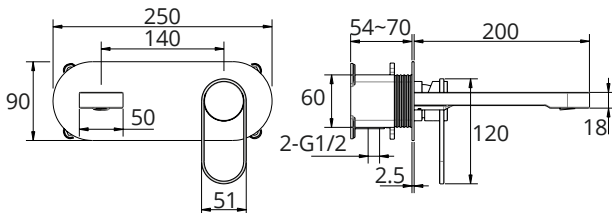

FLOW LIMITS

Wall-mounted Concealed Basin mixer

Cod. **HB-GR3045B**
Matt black

Cod. **HB-GR3138B**
Matt black with copper ring

· TECHNICAL DRAWING ·

· SPECIFICATIONS ·

Wall-mounted concealed single lever basin mixer

- Installation Type: Concealed
- NEOPERL Aerator, flow rate: 5.6L/Min MAX at 3 bar
- Ø 35mm SEDAL Flow control Ceramic Cartridge
- G1/2" connection
- Brass Body with Smart In-box
- Zinc Handle
- Comply to EN817
- Pop-Up waste not included
- In-box ref. HB-CI0001 included

Cod. **HB-CI0001**
Trim kit brass body with box included

For detailed information, please see our website www.dellarte.com.au

Legal disclaimer: The details provided by this file have an informational purpose, thus no contractual value. To obtain further information about the material and the installation, please contact one of our sales advisors. DELL'ARTE Pty Ltd. reserves the right to modify or delete any information regarding its products. Weights, measurements and colours may be subject to small variations.