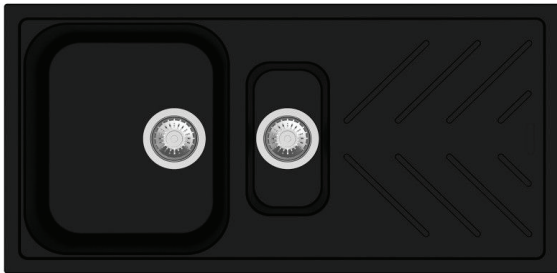

## KITCHEN SINKS

### Black Granite Quartz Stone 1 and 1/4 Kitchen Sink Double Bowls Drainboard Topmount

Cod. **DA-Beethoven D-150 Black**  
1000x500mm, Black

Cod. **DA-Beethoven D-150 White**  
1000x500mm, White

#### · SPECIFICATIONS ·

- High quality German quartz
- Overall Dimensions(LxWxH): 1000x500x200/140mm
- Bowl sizes(LxWxH):
- Big Bowl: 365x424x200mm
- Smaller Bowl: 145x280x140mm
- Comes with two predrilled 35mm tap holes on both sides
- With drainer board
- Installation : Top Mount(If undermount, bench top must be 10mm thick at least)
- Can be installed on either side(left or right)
- Round corner for easy clean
- High temperature resistance
- Good stain resistance, non-stick oil, easy to clean