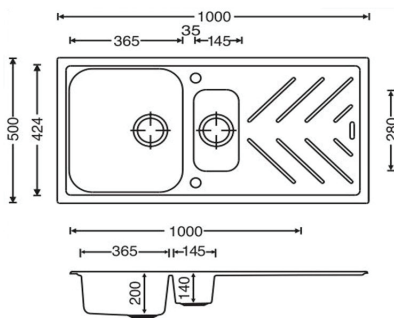

### Black Granite Quartz Stone 1 and 1/4 Kitchen Sink Double Bowls Drainboard Topmount

Cod. **DA-Beethoven D-150 Black**  
1000x500mm, Black

Cod. **DA-Beethoven D-150 White**  
1000x500mm, White

#### · TECHNICAL DRAWING ·

#### · SPECIFICATIONS ·

- High quality German quartz
- Overall Dimensions(LxWxH): 1000x500x200/140mm
- Bowl sizes(LxWxH):
- Big Bowl: 365x424x200mm
- Smaller Bowl: 145x280x140mm
- Comes with two predrilled 35mm tap holes on both sides
- With drainer board
- Installation : Top Mount(If undermount, bench top must be 10mm thick at least)
- Can be installed on either side(left or right)
- Round corner for easy clean
- High temperature resistance
- Good stain resistance, non-stick oil, easy to clean