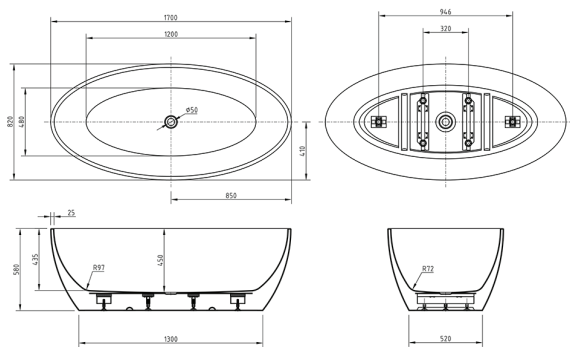

BATHTUB

Acrylic Bathtub

Cod. **DA-BTT-1540**

Cod. **DA-BTT-1700**

· TECHNICAL DRAWING ·

· SPECIFICATIONS ·

Capacity: 350L