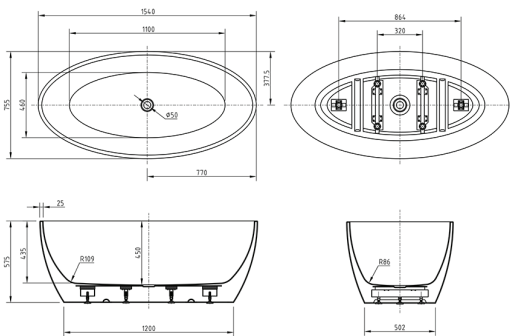

BATHTUB

Acrylic Bathtub

Cod. **DA-BTT-1540**

Cod. **DA-BTT-1700**

· TECHNICAL DRAWING ·

· SPECIFICATIONS ·

Capacity: 275L

For detailed information, please see our website www.dellarte.us