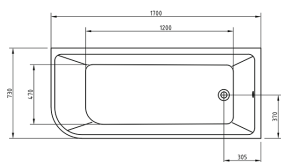

BATHTUB

Acrylic Bathtub

Cod. **DA-BTI-1500R**
1500×730×580mm

Cod. **DA-BTI-1700R**
1700×730×580mm

· TECHNICAL DRAWING ·

· SPECIFICATIONS ·

Size: 1700×730×580mm

Capacity: 255L