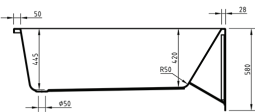

BATHTUB

Acrylic Bathtub

Cod. **DA-BTI-1500L**
1500×730×580mm

Cod. **DA-BTI-1700L**
1700×730×580mm

· TECHNICAL DRAWING ·

· SPECIFICATIONS ·

Size: 1500×730×580mm

Capacity: 220L