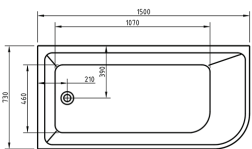

BATHTUB

Acrylic Bathtub

Cod. **DA-BTI-1500L**
1500×730×580mm

Cod. **DA-BTI-1700L**
1700×730×580mm

· TECHNICAL DRAWING ·

· SPECIFICATIONS ·

Size: 1500×730×580mm

Capacity: 220L