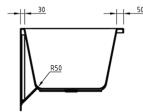

BATHTUB

Acrylic Bathtub

Cod. **DA-BTI-1500L**
1500×730×580mm

Cod. **DA-BTI-1700L**
1700×730×580mm

· TECHNICAL DRAWING ·

· SPECIFICATIONS ·

Size: 1500×730×580mm

Capacity: 220L