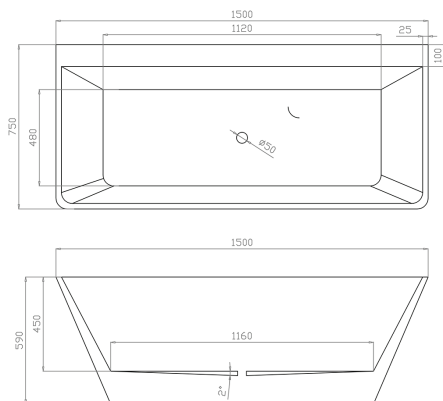

### Acrylic Bathtub

Cod. **DA-BTC-1500**  
1500×750×590mm

Cod. **DA-BTC-1700**  
1700×750×580mm

#### · TECHNICAL DRAWING ·

#### · SPECIFICATIONS ·

Size: 1500×750×590mm

Capacity: 300L

For detailed information, please see our website [www.dellarte.us](http://www.dellarte.us)

Legal disclaimer: The details provided by this technical file have an informational purpose, thus no contractual value. To obtain further information about the materials and the installation, please contact one of our sales advisors. DELL'ARTE Pty Ltd. reserves the right to modify or delete any information regarding its products. Weights, measurements and colours may be subject to small variations.