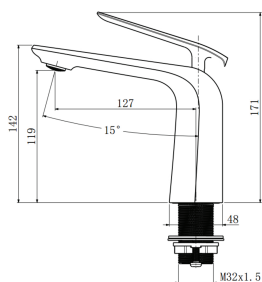

ESPERIA

Gun Metal Grey Basin Mixer

Cod. **DA-BT33.02**
20 × 25 × 10 cm, Black

Cod. **DA-BT33.03**
20 × 25 × 10 cm, Black & Chrome

Cod. **DA-BT33.04**
20 × 25 × 10 cm, Brushed Yellow Gold

Cod. **DA-BT33.05**
20 × 25 × 10 cm, Brushed Nickel

Cod. **DA-BT33.06**
20 × 25 × 10 cm, Gun Metal Grey

· TECHNICAL DRAWING ·

· SPECIFICATIONS ·

Bathroom Sink Basin Mixer Tap Smart Looking
Water Rating: 4.5L/Min, 6 Star