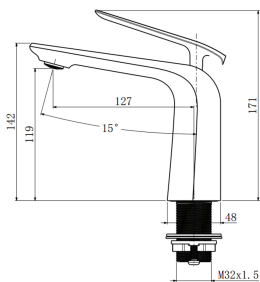

ESPERIA

Brushed Nickel Basin Mixer

Cod. **DA-BT33.02**
20 × 25 × 10 cm, Black

Cod. **DA-BT33.03**
20 × 25 × 10 cm, Black & Chrome

Cod. **DA-BT33.04**
20 × 25 × 10 cm, Brushed Yellow Gold

Cod. **DA-BT33.05**
20 × 25 × 10 cm, Brushed Nickel

Cod. **DA-BT33.06**
20 × 25 × 10 cm, Gun Metal Grey

· TECHNICAL DRAWING ·

· SPECIFICATIONS ·

Bathroom Sink Basin Mixer Tap Smart Looking
Water Rating: 4.5L/Min, 6 Star