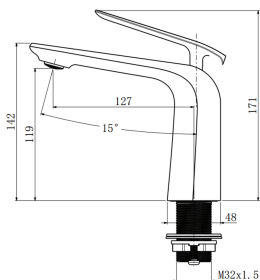

· TECHNICAL DRAWING ·

· SPECIFICATIONS ·

Bathroom Sink Basin Mixer Tap Smart Looking
Water Rating: 4.5L/Min, 6 Star