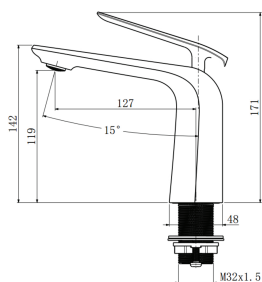

ESPERIA

Matte Black & Chrome Basin Mixer

Cod. **DA-BT33.02**
20 × 25 × 10 cm, Black

Cod. **DA-BT33.03**
20 × 25 × 10 cm, Black & Chrome

Cod. **DA-BT33.04**
20 × 25 × 10 cm, Brushed Yellow Gold

Cod. **DA-BT33.05**
20 × 25 × 10 cm, Brushed Nickel

Cod. **DA-BT33.06**
20 × 25 × 10 cm, Gun Metal Grey

· TECHNICAL DRAWING ·

· SPECIFICATIONS ·

Bathroom Sink Basin Mixer Tap Smart Looking
Water Rating: 4.5L/Min, 6 Star