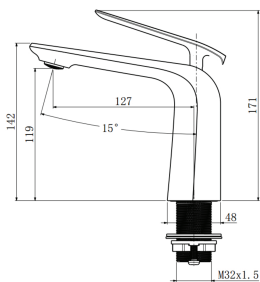

ESPERIA

Matte Black Basin Mixer

Cod. **DA-BT33.02**
20 × 25 × 10 cm, Black

Cod. **DA-BT33.03**
20 × 25 × 10 cm, Black & Chrome

Cod. **DA-BT33.04**
20 × 25 × 10 cm, Brushed Yellow Gold

Cod. **DA-BT33.05**
20 × 25 × 10 cm, Brushed Nickel

Cod. **DA-BT33.06**
20 × 25 × 10 cm, Gun Metal Grey

· TECHNICAL DRAWING ·

· SPECIFICATIONS ·

Bathroom Sink Basin Mixer Tap Smart Looking
Water Rating: 4.5L/Min, 6 Star