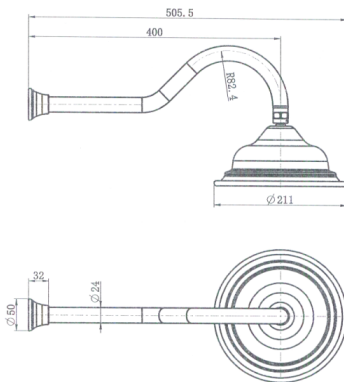

FAUCET

Chrome Bordeaux Shower Head With Shower Arm

Cod. **DA-BOR061**

Shower Head With Shower Arm, Electroplated Chrome

Cod. **DA-BOR061BN**

Shower Head With Shower Arm, PVD Brushed Nickel

Cod. **DA-BOR061BK**

Shower Head With Shower Arm, Electroplated Matte Black

Cod. **DA-BOR061BM**

Shower Head With Shower Arm, Electroplated Matte Black

· TECHNICAL DRAWING ·

· SPECIFICATIONS ·

Model Number	BOR061
Range	Bordeaux
Type	Shower Head With Shower Arm
Features	35mm Cartridge
Flow Rate L / Min	9.0
WELS Registration Number	S14860
Water Rating	3
Colour	Electroplated Chrome
	15 Year Cartridge Replacement
Warranty	10 Year Product Replacement
	1 Year Labour & Parts