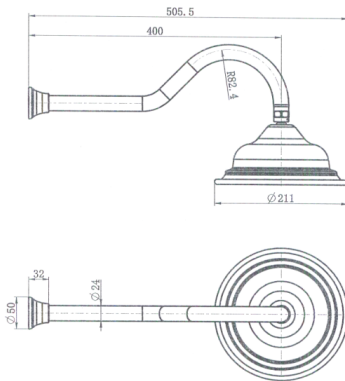

## Brushed Nickel Bordeaux Shower Head With Shower Arm

Cod. **DA-BOR061**  
Shower Head With Shower Arm, Electroplated Chrome

Cod. **DA-BOR061BN**  
Shower Head With Shower Arm, PVD Brushed Nickel

Cod. **DA-BOR061BK**  
Shower Head With Shower Arm, Electroplated Matte Black

Cod. **DA-BOR061BM**  
Shower Head With Shower Arm, Electroplated Matte Black

### · TECHNICAL DRAWING ·

### · SPECIFICATIONS ·

<b>Model Number</b>	BOR061BN
<b>Range</b>	Bordeaux
<b>Type</b>	Shower Head With Shower Arm
<b>Features</b>	35mm Cartridge
<b>Flow Rate L / Min</b>	9.0
<b>WELS Registration Number</b>	S14860(V)
<b>Water Rating</b>	3
<b>Colour</b>	PVD Brushed Nickel
<b>Warranty</b>	15 Year Cartridge Replacement
	10 Year Product Replacement
	1 Year Labour & Parts