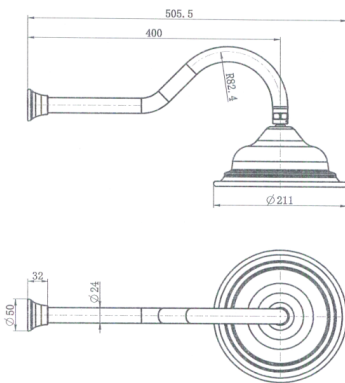

FAUCET

Brushed Bronze Bordeaux Head With Shower Arm

Cod. **DA-BOR061**
Shower Head With Shower Arm, Electroplated Chrome

Cod. **DA-BOR061BN**
Shower Head With Shower Arm, PVD Brushed Nickel

Cod. **DA-BOR061BK**
Shower Head With Shower Arm, Electroplated Matte Black

Cod. **DA-BOR061BM**
Shower Head With Shower Arm, Electroplated Matte Black

· TECHNICAL DRAWING ·

· SPECIFICATIONS ·

Model Number	BOR061BM
Range	Bordeaux
Type	Shower Head With Shower Arm
Features	35mm Cartridge
Flow Rate L / Min	9.0
WELS Registration Number	S14860(V)
Water Rating	3
Colour	PVD Brushed Bronze
Warranty	15 Year Cartridge Replacement 10 Year Product Replacement 1 Year Labour & Parts