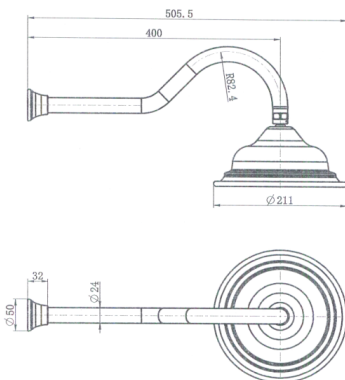

FAUCET

Matte Black Bordeaux Shower Head With Shower Arm

Cod. **DA-BOR061**
Shower Head With Shower Arm, Electroplated Chrome

Cod. **DA-BOR061BN**
Shower Head With Shower Arm, PVD Brushed Nickel

Cod. **DA-BOR061BK**
Shower Head With Shower Arm, Electroplated Matte Black

Cod. **DA-BOR061BM**
Shower Head With Shower Arm, Electroplated Matte Black

· TECHNICAL DRAWING ·

· SPECIFICATIONS ·

Model Number	BOR061
Range	Bordeaux
Type	Shower Head With Shower Arm
Features	35mm Cartridge
Flow Rate L / Min	9.0
WELS Registration Number	S14860
Water Rating	3
Colour	Electroplated Chrome
Warranty	15 Year Cartridge Replacement
	10 Year Product Replacement
	1 Year Labour & Parts