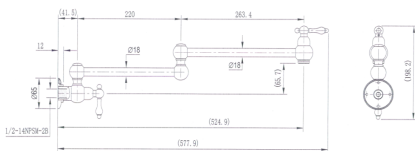

### · TECHNICAL DRAWING ·

### · SPECIFICATIONS ·

<b>Model Number</b>	BOR020
<b>Range</b>	Bordeaux
<b>Type</b>	Kitchen Pot Filler
<b>Features</b>	35mm Cartridge
<b>Flow Rate L / Min</b>	6.0
<b>WELS Registration Number</b>	T36263
<b>Water Rating</b>	5
<b>Colour</b>	Electroplated Chrome
<b>Warranty</b>	15 Year Cartridge Replacement
	10 Year Product Replacement
	1 Year Labour & Parts