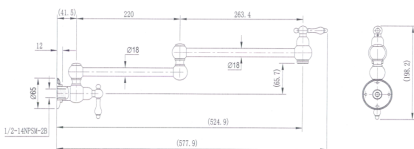

Cod. **DA-BOR020BN**
Kitchen Pot Filler, PVD Brushed Nickel

· TECHNICAL DRAWING ·

· SPECIFICATIONS ·

| | |
|---------------------------------|-------------------------------|
| Model Number | BOR020 |
| Range | Bordeaux |
| Type | Kitchen Pot Filler |
| Features | 35mm Cartridge |
| Flow Rate L / Min | 6.0 |
| WELS Registration Number | T36263(V) |
| Water Rating | 5 |
| Colour | Brushed Bronze |
| | 15 Year Cartridge Replacement |
| Warranty | 10 Year Product Replacement |
| | 1 Year Labour & Parts |