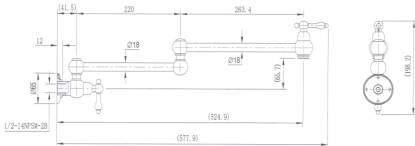

### · TECHNICAL DRAWING ·

### · SPECIFICATIONS ·

<b>Model Number</b>	BOR020BK
<b>Range</b>	Bordeaux
<b>Type</b>	Kitchen Pot Filler
<b>Features</b>	35mm Cartridge
<b>Flow Rate L / Min</b>	6.0
<b>WELS Registration Number</b>	T36263(V)
<b>Water Rating</b>	5
<b>Colour</b>	Electroplated Matte Black
	15 Year Cartridge Replacement
<b>Warranty</b>	10 Year Product Replacement
	1 Year Labour & Parts