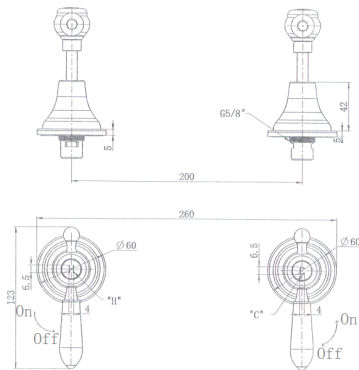

FAUCET

Chrome Bordeaux Wall Tops

Cod. **DA-BOR017**
Wall Tops, Electroplated Chrome

Cod. **DA-BOR017BN**
Wall Tops, PVD Brushed Nickel

Cod. **DA-BOR017BM**
Wall Tops, PVD Brushed Bronze

Cod. **DA-BOR017BK**
Wall Tops, Electroplated Matte Black

· TECHNICAL DRAWING ·

· SPECIFICATIONS ·

Model Number	BOR017
Range	Bordeaux
Type	Wall Tops
Features	35mm Cartridge
Flow Rate L / Min	N/A
WELS Registration Number	N/A
Water Rating	N/A
Colour	Electroplated Chrome
	15 Year Cartridge Replacement
Warranty	10 Year Product Replacement
	1 Year Labour & Parts