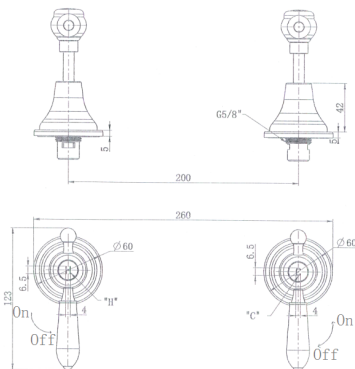

FAUCET

Brushed Nickel Bordeaux Wall Tops

Cod. **DA-BOR017**
Wall Tops, Electroplated Chrome

Cod. **DA-BOR017BN**
Wall Tops, PVD Brushed Nickel

Cod. **DA-BOR017BM**
Wall Tops, PVD Brushed Bronze

Cod. **DA-BOR017BK**
Wall Tops, Electroplated Matte Black

· TECHNICAL DRAWING ·

· SPECIFICATIONS ·

Model Number	BOR017BN
Range	Bordeaux
Type	Wall Tops
Features	35mm Cartridge
Flow Rate L / Min	N/A
WELS Registration Number	N/A
Water Rating	N/A
Colour	PVD Brushed Nickel
Warranty	15 Year Cartridge Replacement
	10 Year Product Replacement
	1 Year Labour & Parts