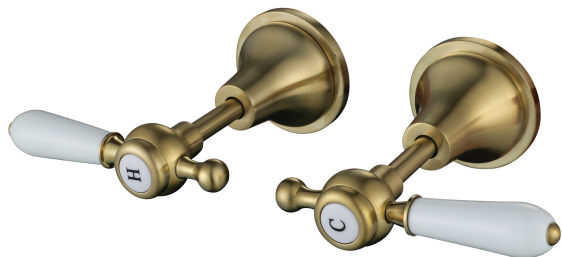

FAUCET

Brushed Bronze Bordeaux Wall Tops

Cod. **DA-BOR017**
Wall Tops, Electroplated Chrome

Cod. **DA-BOR017BN**
Wall Tops, PVD Brushed Nickel

Cod. **DA-BOR017BM**
Wall Tops, PVD Brushed Bronze

Cod. **DA-BOR017BK**
Wall Tops, Electroplated Matte Black

· TECHNICAL DRAWING ·

· SPECIFICATIONS ·

Model Number	BOR017
Range	Bordeaux
Type	Wall Tops
Features	35mm Cartridge
Flow Rate L / Min	N/A
WELS Registration Number	N/A
Water Rating	N/A
Colour	PVD Brushed Bronze
Warranty	15 Year Cartridge Replacement
	10 Year Product Replacement
	1 Year Labour & Parts