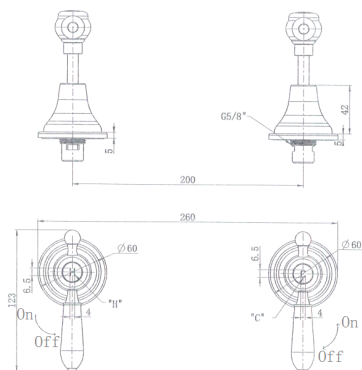

FAUCET

Brushed Bronze Bordeaux Wall Tops

Cod. **DA-BOR017**
Wall Tops, Electroplated Chrome

Cod. **DA-BOR017BN**
Wall Tops, PVD Brushed Nickel

Cod. **DA-BOR017BM**
Wall Tops, PVD Brushed Bronze

Cod. **DA-BOR017BK**
Wall Tops, Electroplated Matte Black

· TECHNICAL DRAWING ·

· SPECIFICATIONS ·

Model Number	BOR017
Range	Bordeaux
Type	Wall Tops
Features	35mm Cartridge
Flow Rate L / Min	N/A
WELS Registration Number	N/A
Water Rating	N/A
Colour	PVD Brushed Bronze
Warranty	15 Year Cartridge Replacement
	10 Year Product Replacement
	1 Year Labour & Parts