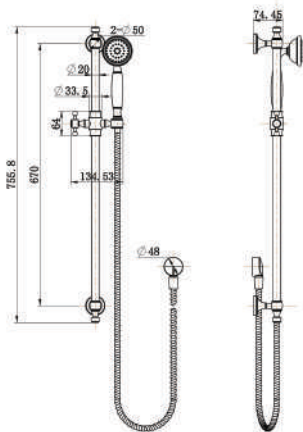

FAUCET

Chrome Bordeaux Shower On Rail

Cod. **DA-BOR014**
Shower On Rail, Electroplated Chrome

Cod. **DA-BOR014BN**
Shower On Rail, PVD Brushed Nickel

Cod. **DA-BOR014BK**
Shower On Rail, Electroplated Matte Black

Cod. **DA-BOR014BM**
Shower On Rail, PVD Brushed Bronze

· TECHNICAL DRAWING ·

· SPECIFICATIONS ·

Model Number	BOR014
Range	Bordeaux
Type	Shower On Rail
Features	35mm Cartridge
Flow Rate L / Min	9.0
WELS Registration Number	S16631
Water Rating	3
Colour	Electroplated Chrome
	15 Year Cartridge Replacement
Warranty	10 Year Product Replacement
	1 Year Labour & Parts